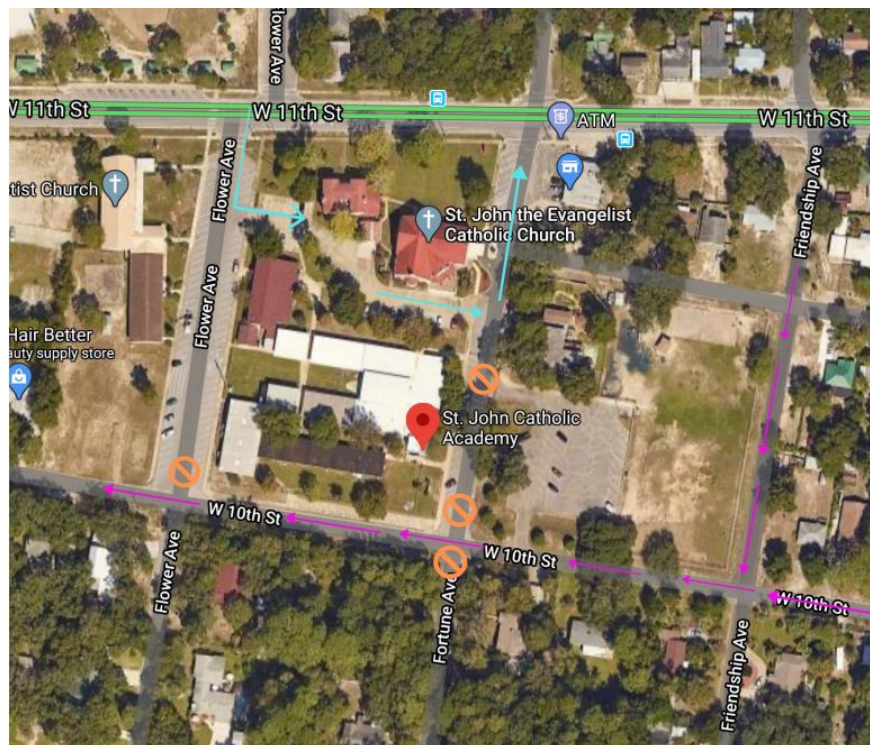

Car Line Information

- Preschool students and their siblings as well as the extended care students must use the preschool car line. Enter off of 11th St. onto Flower Ave. Turn into the church parking lot near the Parish hall. Drop off and pick up is at the awning on the north side of the school. When exiting the parking lot, turn left onto Fortune Ave. Preschool carline is open 7am-9am and 2:50pm to 5:30pm. VPK (part time) parents can pick up at 11:30am
- School Carline- No not enter from Fortune Avenue. Enter 10th Street from either direction of Friendship Avenue (near the back side of the PE Field). Do not block the intersection of Fortune Avenue and 10th Street. Stop at the gate on the south side of the campus, along the fence line, near the middle school. Teachers will load and unload students from your car. Car tags with numbers will be handed out the first week of school. Please display this number in the passenger side of the dashboard of the vehicle picking the student up. Students not picked up by 3pm (or 12:15 on early release days) will be sent to aftercare and charges will apply. K-8th car line is open 7:40am-7:50am and 2:50pm-3:00pm.

Car Line Map

St. John Catholic Academy prepares and educates students for academic success and forms disciples of Christ for life.